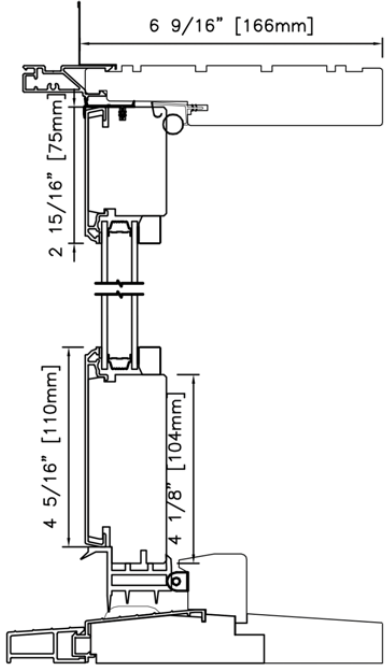

Size

- Maximum sizes for a single Terrace Door (TD1) is a width of $36 \frac{3}{8}$ " (924mm) and a height of $106 \frac{5}{16}$ " (2700mm) or a width of $40 \frac{5}{16}$ " (1024mm) and a height of $94 \frac{1}{2}$ " (2400mm)
 - Rough Opening and OSM remains the same as a standard Terrace Door, refer to TD1-0927 and TD1-1024 in the Loewen Technical Guide
- Maximum sizes for a French Door (FD2) is a width of 72" (1829mm) and a height of $106 \frac{5}{16}$ " (2700mm) or a width of $79 \frac{7}{8}$ " (2029mm) and a height of $94 \frac{1}{2}$ " (2400mm)
 - Rough Opening and OSM remains the same as a standard Terrace Door, refer to FD2-1827 and FD2-2024 in the Loewen Technical Guide

Options

- Optional $7 \frac{7}{8}$ " bottom rail to align with other Terrace Door / French Door units on the job
- Ogee, Putty, Square Interior glazing stops are all available along with complementary SDL bars
- All current Terrace Door handle sets are available, including the new Dallas handle set

Out-Swing

In-Swing

CONTEMPORARY TERRACE DOOR

3-INCH NARROW STILE TERRACE DOOR

3-in Generic Out-Swing

3-in Generic In-Swing