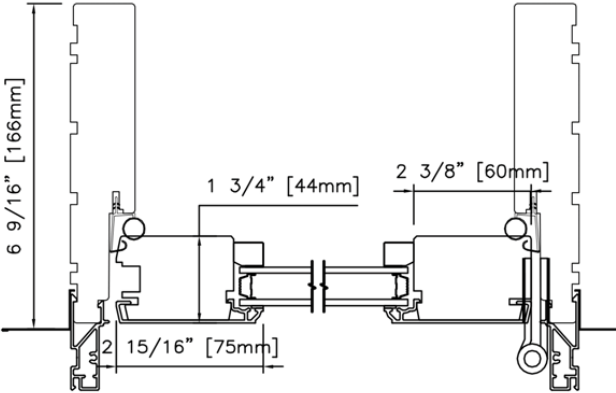

Size

- Maximum sizes for a single Terrace Door (TD1) is a width of $36 \frac{3}{8}$ " (924mm) and a height of $106 \frac{5}{16}$ " (2700mm) or a width of $40 \frac{5}{16}$ " (1024mm) and a height of $94 \frac{1}{2}$ " (2400mm)
 - Rough Opening and OSM remains the same as a standard Terrace Door, refer to TD1-0927 and TD1-1024 in the Loewen Technical Guide
- Maximum sizes for a French Door (FD2) is a width of 72" (1829mm) and a height of $106 \frac{5}{16}$ " (2700mm) or a width of $79 \frac{7}{8}$ " (2029mm) and a height of $94 \frac{1}{2}$ " (2400mm)
 - Rough Opening and OSM remains the same as a standard Terrace Door, refer to FD2-1827 and FD2-2024 in the Loewen Technical Guide

Out-Swing

In-Swing

CONTEMPORARY TERRACE DOOR

3-INCH NARROW STILE TERRACE DOOR

3-in Generic Out-Swing

3-in Generic In-Swing